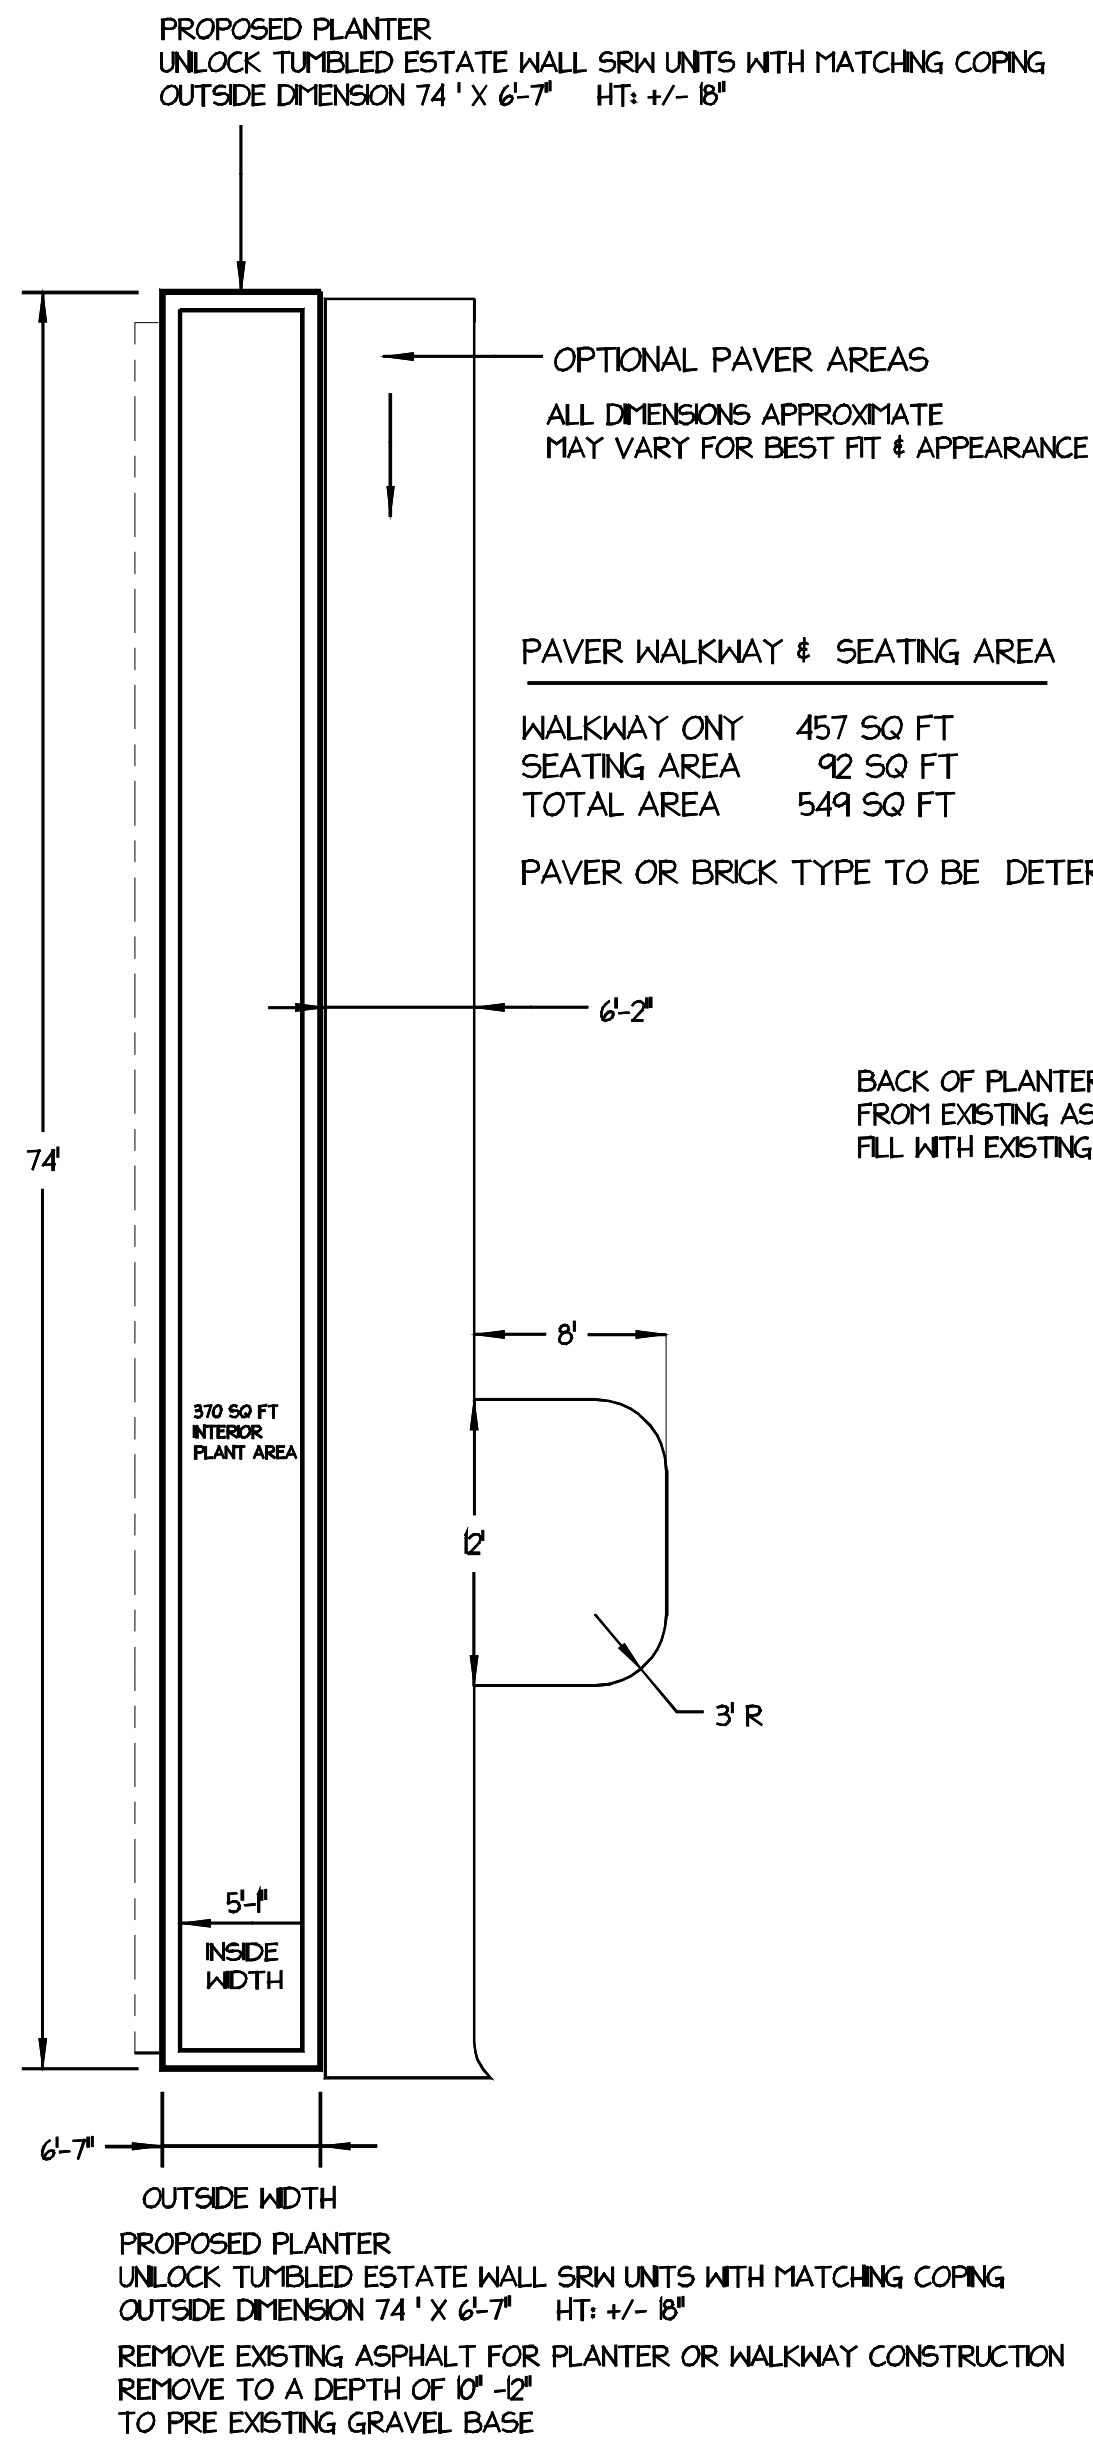

The Village of Glendale

Pedestrian Walkway & Landscape Concept

NOTES

DRAWING GLV-1

No.	Date	Description

The Village of Glendale
30 Village Square
Glendale, OH 45246

SCALE	1" = 8'	PROJECT NO.	
DRAWN BY	Dennis F	SHEET NO.	GLV-1
CHECKED BY			
DATE	12-23-2016		
DATE OF PRINT			