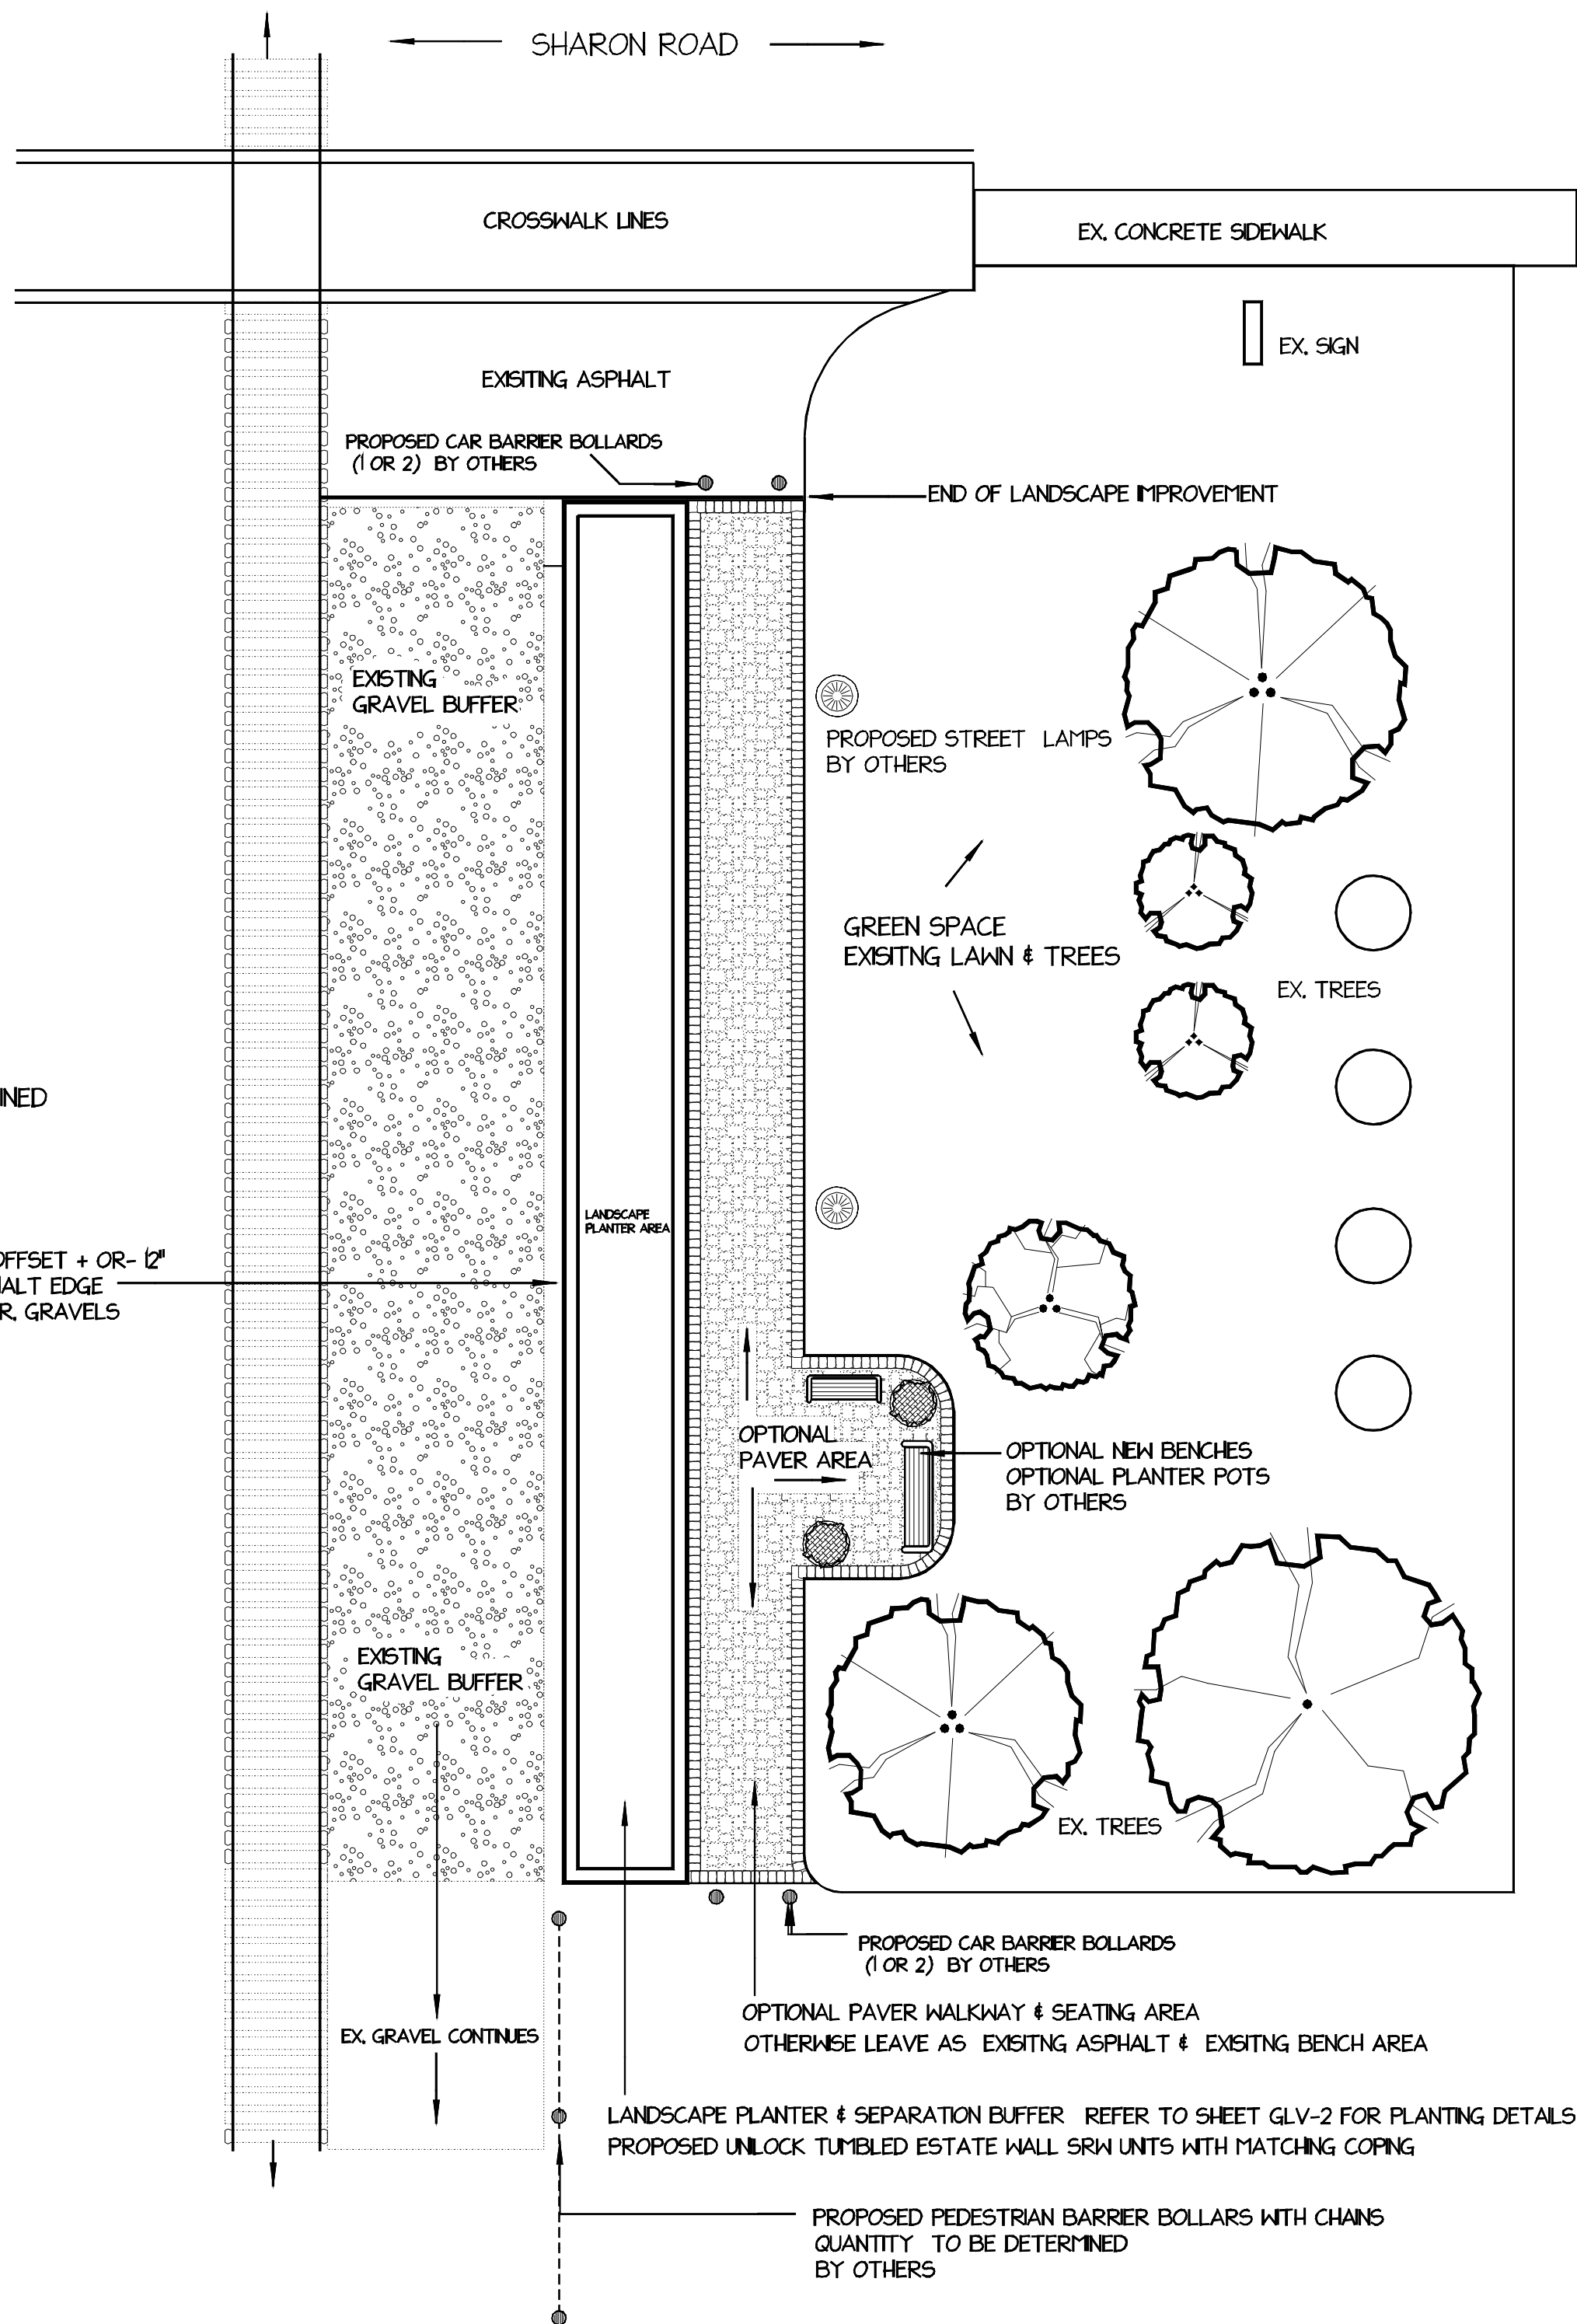

The Village of Glendale

Pedestrian Walkway & Landscape Concept

NOTES

DRAWING GLV-1

No.	Date	Description

The Village of Glendale
30 Village Square
Glendale, OH 45246

SCALE	1" = 8'	PROJECT NO.	
DRAWN BY	Dennis F	SHEET NO.	GLV-1
CHECKED BY			
DATE	12-23-2016		
DATE OF PRINT			